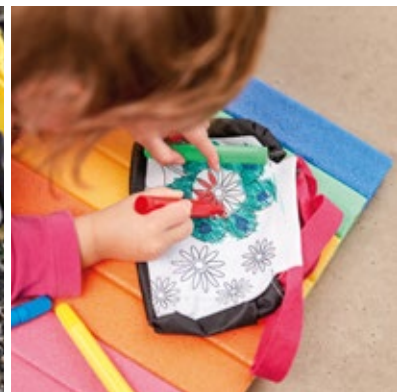

The **FLORI COMFORT** and **COMFY® GARDEN BEST** are mainly intended for (hobby) gardeners: no more painful, wet or dirty knees thanks to these **robust water and dirt-resistant** knee pads.

Garden & Leisure