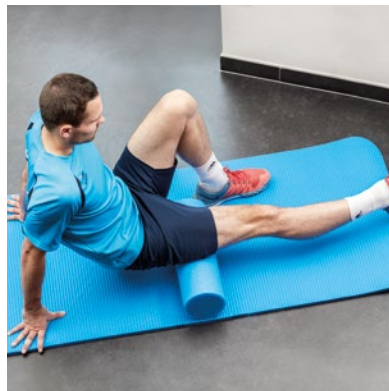

Fitness & Rehabilitation