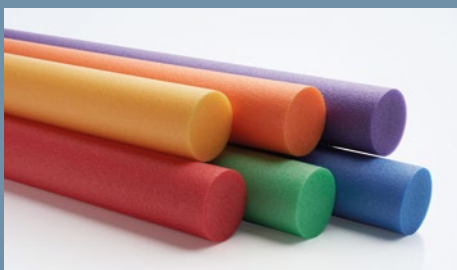

COMFY® NOODLE

Ø: 67 mm (± 3 mm)
L: 1600 mm (± 30 mm)
Box size: ± 600 x 400 x 1640 mm
200 pcs/ pallet = 4 boxes with 50 pcs
Standard delivery time: 1 week
Art. No.: 3002367 — EAN: 5412488300001