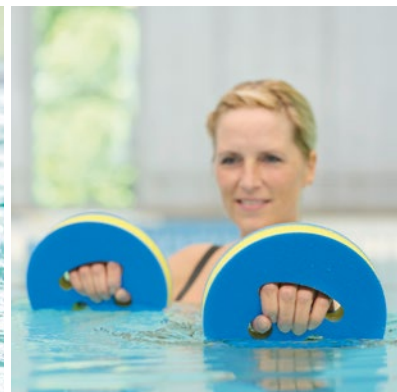

The COMFY® AQUAFIT NOODLE is incredibly versatile in the fields of fitness and rehab. The new ergonomic design offers particularly good protection for the joints, as well as being handy and delivering convincing results in terms of prevention and rehabilitation of bone and joint problems. Its hard inner core provides firmness which offers optimum training possibilities in rehab treatments or water gymnastics.

The COMFY® AQUAFIT SMILE is a real eye-catcher and its jolly looks immediately put you in a good mood. The handy, easy-to-use Smiles increase water resistance, making them particularly well suited for building up muscles, while also promoting balance and coordination through specific training exercises.

The COMFY® PRO AQUAJOGGING belt and the COMFY® PRO BOARD are primarily designed for Aquasport.

Aquafitness & Reha