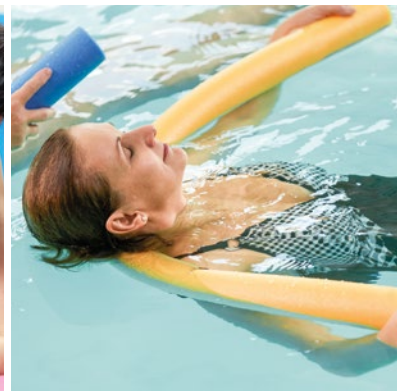

COMFY[®]

Fitness & Rehabilitation

SPORT &
LEISURE

The COMFY® NOODLE is a multifunctional, easy to use and beneficial sport aid. In addition to being used to **prevent and rehabilitate** from illnesses and injuries, it is also a useful **training aid** for those with a physical disability. The sense of weightlessness in the water is a wonderful benefit.

According to physical therapists, the COMFY® FOAM ROLLER is particularly suited to rehabilitation and prevention training. Activating the deep-lying muscles relieves back pain and improves posture. Body builders use the COMFY® FOAM ROLLER to **loosen muscles** before and after training.

The COMFY® AQUAFIT SMILE is a real eye-catcher and its jolly looks immediately put you in a good mood. The handy, easy-to-use Smiles increase water resistance, making them particularly well suited for building up muscles, while also promoting balance and coordination through specific training exercises.