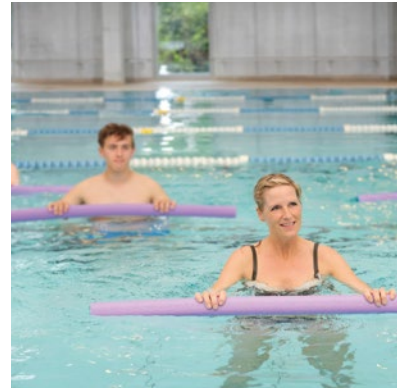

The COMFY® AQUAFIT NOODLE is incredibly versatile in the fields of fitness and rehab. The new ergonomic design offers particularly good protection for the joints, as well as being handy and delivering convincing results in terms of prevention and rehabilitation of bone and joint problems. Its hard inner core provides firmness which offers optimum training possibilities in rehab treatments or water gymnastics.

The COMFY® AQUAFIT SMILE is a real eye-catcher and its jolly looks immediately put you in a good mood. The handy, easy-to-use Smiles increase water resistance, making them particularly well suited for building up muscles, while also promoting balance and coordination through specific training exercises.

The COMFY® PRO AQUAJOGGING belt and the COMFY® PRO BOARD are primarily designed for Aquasport.

Aquafitness & Reha