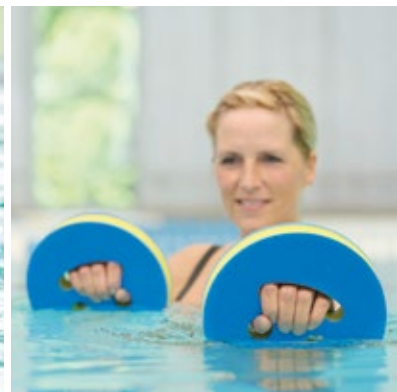

The COMFY® AQUAFIT NOODLE is incredibly versatile in the fields of fitness and rehab. The new ergonomic design offers particularly good protection for the joints, as well as being handy and delivering convincing results in terms of prevention and rehabilitation of bone and joint problems. Its hard inner core provides firmness which offers optimum training possibilities in rehab treatments or water gymnastics.

The COMFY® AQUAFIT SMILE is a real eye-catcher and its jolly looks immediately put you in a good mood. The handy, easy-to-use Smiles increase water resistance, making them particularly well suited for building up muscles, while also promoting balance and coordination through specific training exercises.

The COMFY® PRO AQUAJOGGING belt and the COMFY® PRO BOARD are primarily designed for Aquasport.

Aquafitness & Reha