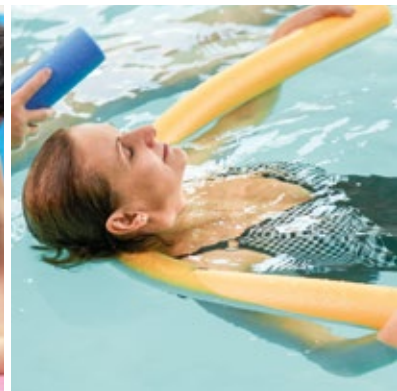

## *Fitness & Rehabilitation*

SPORT &  
LEISURE

The COMFY® NOODLE is a multifunctional, easy to use and beneficial sport aid. In addition to being used to **prevent and rehabilitate** from illnesses and injuries, it is also a useful **training aid** for those with a physical disability. The sense of weightlessness in the water is a wonderful benefit.

According to physical therapists, the COMFY® FOAM ROLLER is particularly suited to rehabilitation and prevention training. Activating the deep-lying muscles relieves back pain and improves posture. Body builders use the COMFY® FOAM ROLLER to **loosen muscles** before and after training.