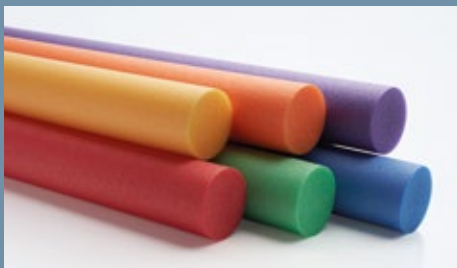

COMFY® NOODLE

Ø: 67 mm (± 3 mm)
L: 1600 mm (± 30 mm)
Box size: ± 600 x 400 x 1640 mm
200 pcs/ pallet = 4 boxes with 50 pcs
Standard delivery time: 1 week
Art. No.: 3002367 — EAN: 5412488300001