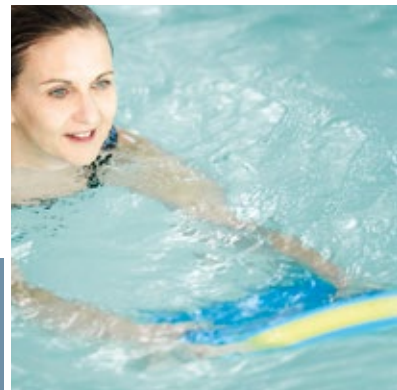

The COMFY® AQUAFIT NOODLE is incredibly versatile in the fields of fitness and rehab. The new ergonomic design offers particularly good protection for the joints, as well as being handy and delivering convincing results in terms of prevention and rehabilitation of bone and joint problems. Its hard inner core provides firmness which offers optimum training possibilities in rehab treatments or water gymnastics.

The COMFY® AQUAFIT SMILE is a real eye-catcher and its jolly looks immediately put you in a good mood. The handy, easy-to-use Smiles increase water resistance, making them particularly well suited for building up muscles, while also promoting balance and coordination through specific training exercises.

The COMFY® PRO AQUAJOGGING belt and the COMFY® PRO BOARD are primarily designed for Aquasport.

Aquafitness & Reha