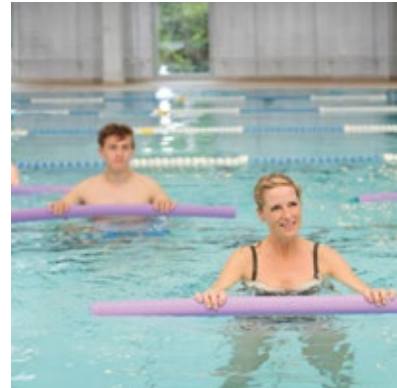

The COMFY® AQUAFIT NOODLE is incredibly versatile in the fields of fitness and rehab. The new ergonomic design offers particularly good protection for the joints, as well as being handy and delivering convincing results in terms of prevention and rehabilitation of bone and joint problems. Its hard inner core provides firmness which offers optimum training possibilities in rehab treatments or water gymnastics.

The COMFY® AQUAFIT SMILE is a real eye-catcher and its jolly looks immediately put you in a good mood. The handy, easy-to-use Smiles increase water resistance, making them particularly well suited for building up muscles, while also promoting balance and coordination through specific training exercises.

The COMFY® PRO AQUAJOGGING belt and the COMFY® PRO BOARD are primarily designed for Aquasport.

Aquafitness & Reha