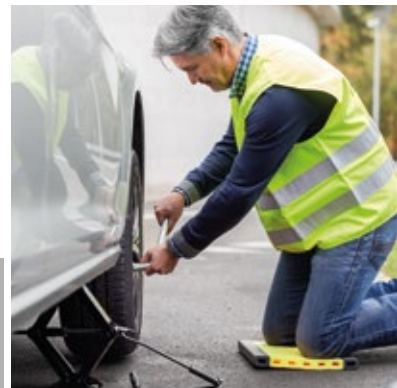

Thanks to the sticky back-strip, the shock-absorbent COMFY® DOOR PROTECTOR is quick and easy to place on the garage wall and protects car doors from scratches and dents.

The COMFY® CAR PAD is ideal to have along in the car as it ensures better visibility on the safety lane and makes changing a tyre a great deal safer.

Thanks to the COMFY® CAR ECOSEAT KNEEPAD car repairs no longer have to lead to bruised knees. What's more, the surface is water resistant and therefore easy to clean.

Lying on your back or leaning on your elbows, with the exceptionally light COMFY® CAR MAT you can work on, or better said, under your car in a comfortable and back-friendly manner.