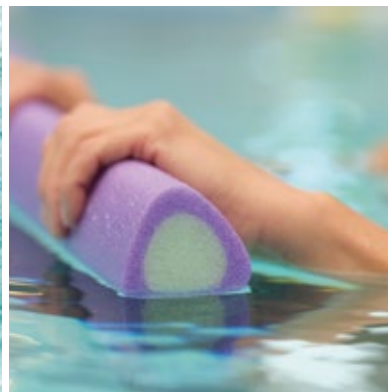

The **COMFY® AQUAFIT NOODLE** is incredibly versatile in the fields of fitness and rehab. The new ergonomic design offers particularly good protection for the joints, as well as being handy and delivering convincing results in terms of prevention and rehabilitation of bone and joint problems. Its hard inner core provides firmness which offers optimum training possibilities in rehab treatments or water gymnastics.

The **COMFY® AQUAFIT SMILE** is a real eye-catcher and its jolly looks immediately put you in a good mood. The handy, easy-to-use Smiles increase water resistance, making them particularly well suited for building up muscles, while also promoting balance and coordination through specific training exercises.

The **COMFY® PRO BOARD** is primarily designed for Aquasport.

Aquasport