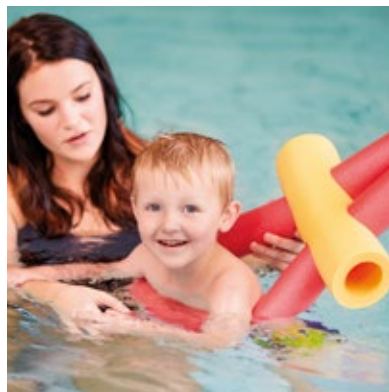

COMFY® NOODLE also combine **fun and safety** for children who just hang on to the Noodle and feel themselves glide through the water. Super fun swimming sensations!

The **COMFY® PONY WHISTLE** is an absolute favourite. Which child doesn't dream of having his own pony and the adventures it shares as a knight or cowgirl?

The boards are used for **paddling, splashing and swimming** lessons. These boards offer more than just fun; they help strengthen kicking strokes and improve swimming techniques.

Aquafun

COMFY® CONNECTOR SLEEVE