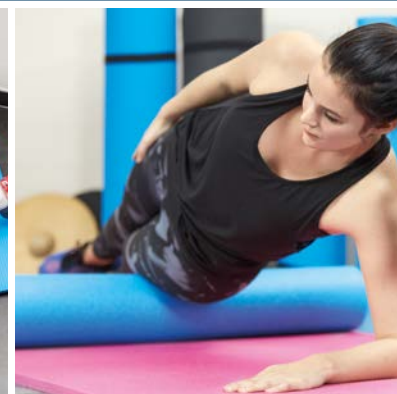

COMFY®

Fitness & Rehabilitation

we will succeed together

nmc
comfy.eu

The COMFY® NOODLE is a multifunctional, easy to use and beneficial sport aid. In addition to being used to **prevent and rehabilitate** from illnesses and injuries, it is also a useful **training aid** for those with a physical disability. The sense of weightlessness in the water is a wonderful benefit.

According to physical therapists, the COMFY® FOAM ROLLER is particularly suited to rehabilitation and prevention training. Activating the deep-lying muscles relieves back pain and improves posture. Body builders use the COMFY® FOAM ROLLER to **loosen muscles** before and after training.