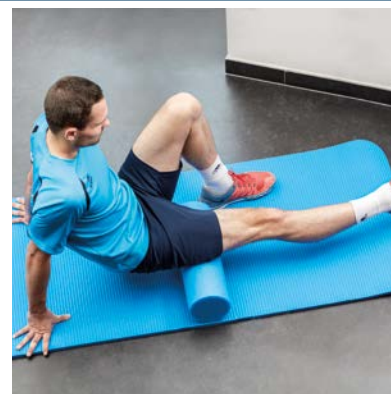

COMFY®

Fitness & Rehabilitation

we will succeed together

nmc
comfy.eu

The COMFY® NOODLE is a multifunctional, easy to use and beneficial sport aid. In addition to being used to **prevent and rehabilitate** from illnesses and injuries, it is also a useful **training aid** for those with a physical disability. The sense of weightlessness in the water is a wonderful benefit.

According to physical therapists, the COMFY® FOAM ROLLER is particularly suited to rehabilitation and prevention training. Activating the deep-lying muscles relieves back pain and improves posture. Body builders use the COMFY® FOAM ROLLER to **loosen muscles** before and after training.