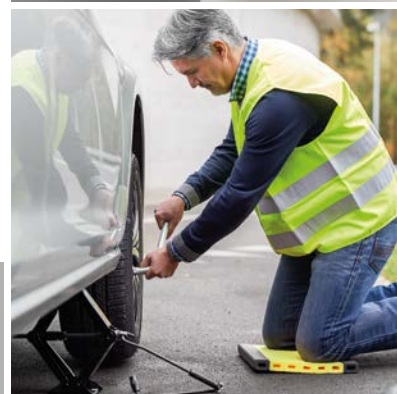

Thanks to the sticky back-strip, the shock-absorbent COMFY® DOOR PROTECTOR is quick and easy to place on the garage wall and protects car doors from scratches and dents.

The COMFY® CAR PAD is ideal to have along in the car as it ensures better visibility on the safety lane and makes changing a tyre a great deal safer.

Thanks to the COMFY® CAR ECOSEAT KNEEPAD car repairs no longer have to lead to bruised knees. What's more, the surface is water resistant and therefore easy to clean.

Lying on your back or leaning on your elbows, with the exceptionally light COMFY® CAR MAT you can work on, or better said, under your car in a comfortable and back-friendly manner.